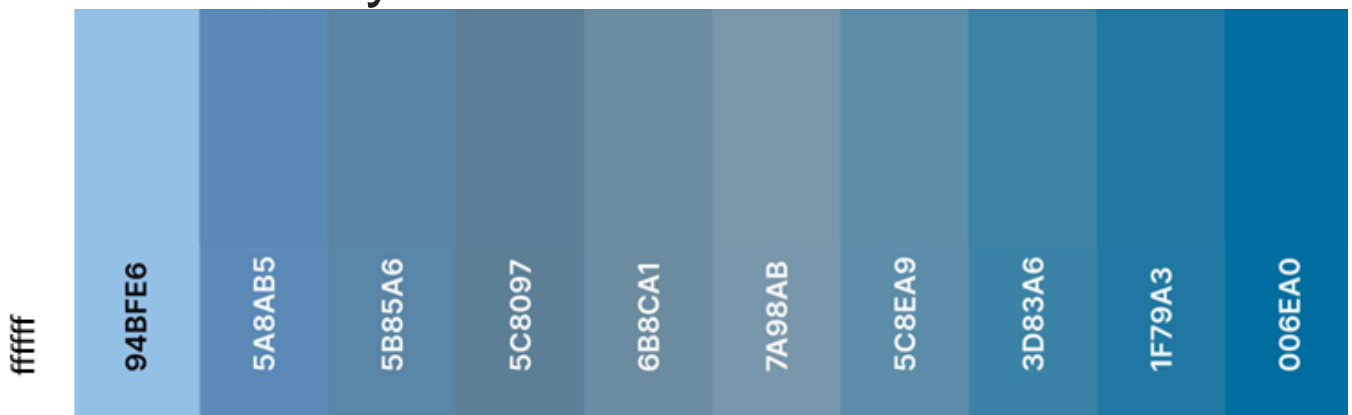

Jedi Colors

- Jedi primary colors are browns, greens, tans, khakis, and creams. These colors are commonly referred to as earth tones. No neon or electric greens will be allowed.
- Jedi secondary colors are blues, light purples, teals, and oranges. No neon colors, electric colors, or safety orange will be allowed.
- Jedi have the option of using gold/yellow for trim only. No neon or electric yellow will be allowed. Jedi can choose trim colors from the Secondary and Primary Color Charts.

Jedi Primary Colors

[jedi_primary_colors_1.png](#)

[jedi_primary_colors_2.png](#)

[jedi_primary_colors_3.png](#)

[jedi_primary_colors_4.png](#)

Jedi Secondary Colors

March 2026 Jedi Secondary Colors - White and Light Blues